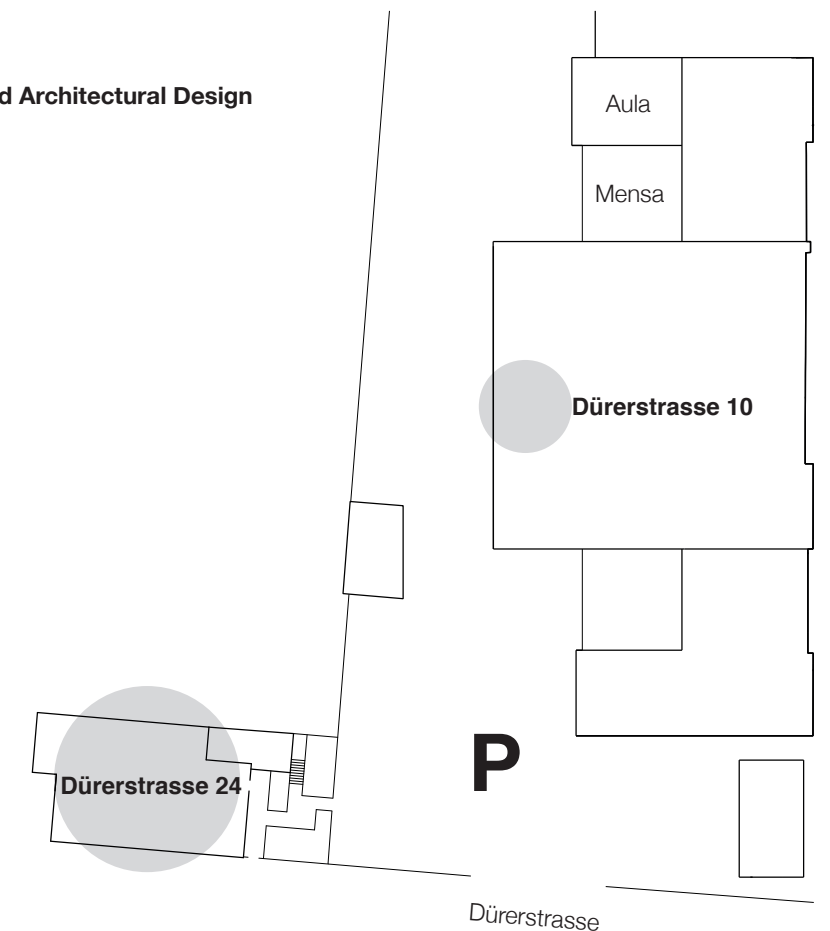

First Year Group Dürerstrasse 24 / 2.OG und 3. OG Installation zwischen Dürerstrasse 10 und 24

AdityaBakde
Fariba Shafiee
Leila Salsabili
Victor Sardenberg
Thirachai Dheravatvong
Wittawin Sophakorn
Nariman Kiazand
Jitendra Sawant
Maria Oblasova
Chara Charatsari
Sara Ezz El Arab
Marco Vargas Weers
Milos Nikolic
Adil Esset
Sohaib Ashraf
Wu Kaixun
Wonseok Chae
Hossein Hamdieh
Jorge Luis Ruiz Cordero
Jonathan Sutano
Alejandro Cruz Nacher
Vinay Shekar
Kaushambi Mate
Kseniia Leonovich
Huey Hoong Chan
Christine Quadros
Jenny Choi
Seung Baek
Zahra Khaleghian
Dajana Elez
Alekssei Moskalev
Peeradon Warithkorasuth
Estefania Muñoz